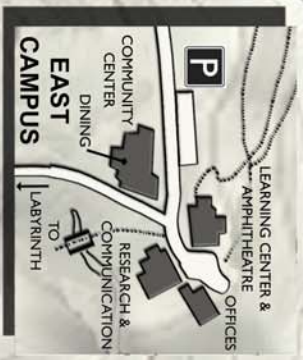

SAN ANTONIO RD. 101

TO PETALUMA

TO SAN FRANCISCO

BURDELL RD.

OVERLOOK

OVERLOOK

OVERLOOK

PEACE POLE
VISITOR & STAFF PARKING

LABYRINTH
WATER TANK
TIPI CIRCLE

ION'S GARDEN
MEDITATION HUT
OAK GROVE

GUARDIAN ROCK

SACRED GROVE

PRIVATE PROPERTY GATE

MOSS ROCK

INSTITUTE OF NOETIC SCIENCES
Welcome

Gate