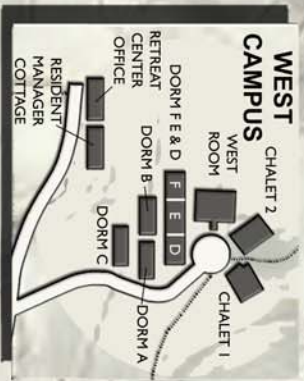

SAN ANTONIO RD. 101

TO PETALUMA

TO SAN FRANCISCO

BURDELL RD.

OVERLOOK

OVERLOOK

OVERLOOK

PEACE POLE
VISITOR & STAFF PARKING

LABYRINTH
WATER TANK
TIPI CIRCLE

ION'S GARDEN
MEDITATION HUT
OAK GROVE

GUARDIAN ROCK

SACRED GROVE

PRIVATE PROPERTY GATE

MOSS ROCK

INSTITUTE OF NOETIC SCIENCES
Welcome

Gate